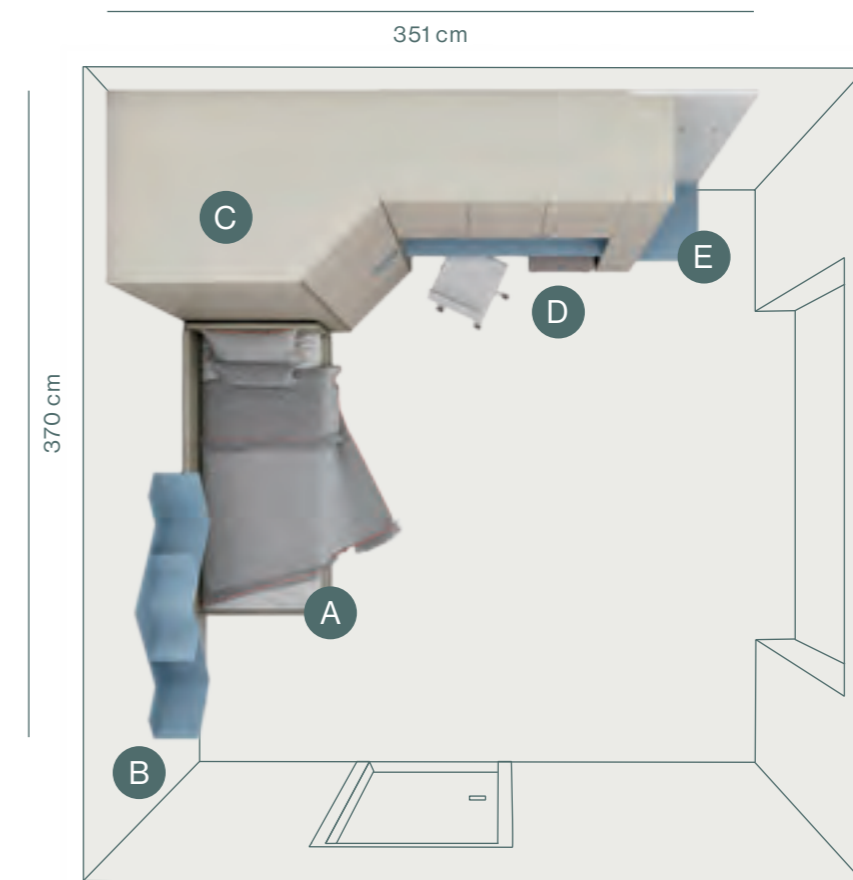

ambiente 13 mq

09

- A - Divano imbottito con box laterale e rete da 80 cm
- B - Casellari Alaba
- C - Cabina Spogliatoio Mega 60
- D - Scrivania tipo 84 sottoponte L 132 cm
- E - Terminale armadio Free con appendiabiti e mensola