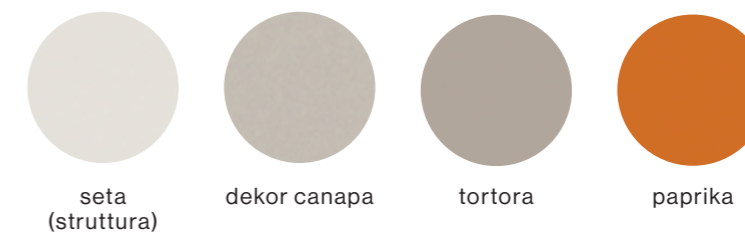

seta (struttura)

dekor canapa

tortora

paprika

Pannelli a muro in melaminico Beige con testiere imbottite in tessuto In&Out Unito S76 e Pois S96.

Wall panel in Beige melamine with upholstered panels as bed headboard in In&Out Unito S76 and Pois S96 fabric.